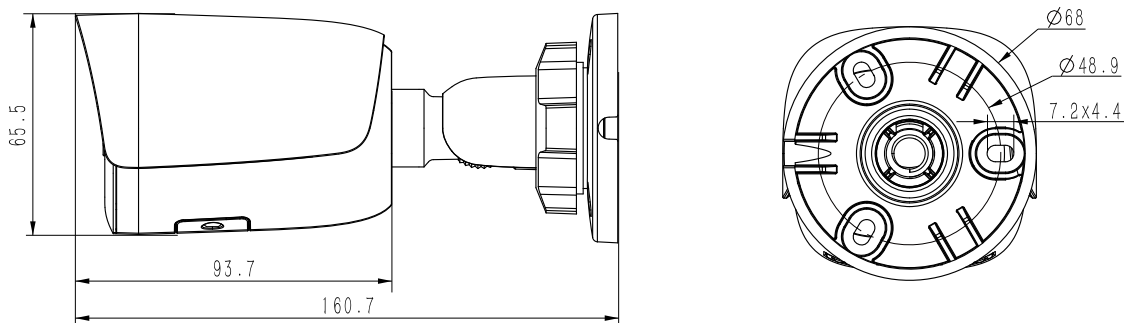

Tiandy

Interface	
Communication Interface	1 RJ45 10M/ 100M self adaptive Ethernet port
Audio I/O	Mic in
Alarm I/O	N/A
Speaker	N/A
Reset Button	Yes
On-board storage	Built-in MicroSD card slot, up to 512 GB
General	
Web Client Language	17 languages Chinese Simplified/English/Chinese Traditional/Spanish/Italian/Korean/Turkish/Russian/Thai Chinese/Polish/French/Dutch/Hebrew/Vietnamese/Arabic/German/Ukrainian
Operating Conditions	-35°C~60°C ,0~95% RH
Power Supply	DC 12V±25%,PoE(802.3af)
Power Consumption	MAX:6W(12V) MAX:8W(PoE)
Protection	IP67
Heater	N/A
Dimensions	160.8x68x74.5mm(6.33x2.68x2.93inch)
GrossWeight	Metal+Plastic:0.47Kg(1.03lb) Metal:0.65Kg(1.43lb)
NetWeight	Metal+Plastic:0.31Kg(0.68lb) Metal:0.48Kg(1.06lb)

* Listed resolutions are only selectable options. It does not mean that all streams can work at their maximum resolution at the same time.

AVAILABLE MODEL

TC-C34WP SPEC: W/E/Y/2.8MM/V4.0

TC-C34WP SPEC: W/E/Y/4MM/V4.0

TC-C34WP SPEC: W/E/Y/M/2.8MM/V4.0

TC-C34WP SPEC: W/E/Y/M/4MM/V4.0

Tiandy

DIMENSIONS (Unit: mm)

ACCESSORIES

A35
CORNER MOUNT

TC-P54BM SPEC: V5
JUNCTION BOX

A36
POLE MOUNT